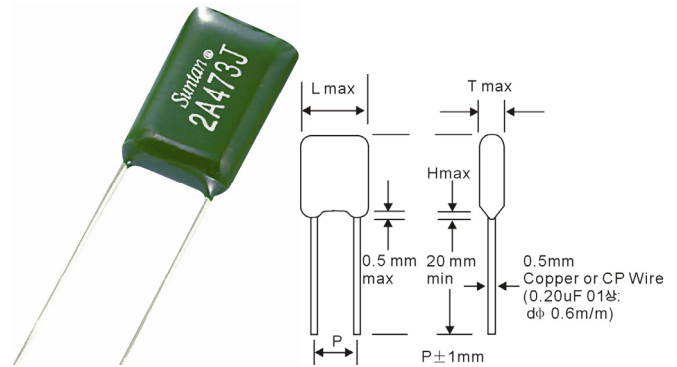

POLYESTER FILM CAPACITOR-PEI

Suntan®

INDUCTIVE WELDED CONSTRUCTION EPOXY DIP COATED

FEATURES

TS01

- Good reputation in use with consumer & industrial electronics.
- Optimum for automatic insertion due to their small size and light weight.
- Coated with epoxy resin for superior heat resistance, humidity resistance and solvent resistance.

SPECIFICATIONS

OPERATING TEMPERATURE	-40°C TO +85°C
RATED VOLTAGE	DC 100V,250V,400V,630V,1000V,1200V
CAPACITANCE RANGE	0.00027 TO 0.47μF
CAPACITANCE TOLERANCE	±5%, ±10%, ±20%
INSULATION RESISTANCE	0.1μF ≤30,000 MΩ min, >0.1μF >15000 MΩ
DISSIPATION FACTOR	≤0.1 (AT 1KHZ)
DIELECTRIC STRENGTH	200% of rated voltage for 5sec.

VDC Mfd	100V				Miniature Size 100V				250V				400V				630V			
	L	H	T	P±1	L	H	T	P±1	L	H	T	P±1	L	H	T	P±1	L	H	T	P±1
0.00047	7.0	12.0	4.0	4.0	6.0	8.5	3.5	4.0	--	--	--	--	--	--	--	--	--	--	--	--
0.00027	7.5	11.0	4.5	4.0	6.0	8.5	3.5	4.0	--	--	--	--	--	--	--	--	--	--	--	--
0.00068	6.5	11.0	4.5	4.0	6.0	8.5	3.5	4.0	--	--	--	--	--	--	--	--	--	--	--	--
0.001	6.0	10.5	3.5	3.5	6.5	8.5	4.0	4.0	6.0	10.5	3.5	3.5	6.0	10.5	3.5	3.5	6.0	12.5	3.5	3.5
0.0012	6.0	10.5	3.5	3.5	6.5	8.5	4.0	4.0	6.0	10.5	3.5	3.5	6.0	10.5	3.5	3.5	6.0	12.5	3.5	3.5
0.0015	6.0	10.5	3.5	3.5	6.5	8.5	4.0	4.0	6.0	10.5	3.5	3.5	6.0	10.5	3.5	3.5	6.5	12.5	3.5	4.0
0.0018	6.0	10.5	3.5	3.5	6.5	8.5	4.0	4.0	6.0	10.5	3.5	3.5	6.0	10.5	3.5	3.5	6.5	12.5	3.5	4.0
0.0020	6.0	10.5	3.5	3.5	6.5	8.5	4.0	4.0	6.0	10.5	3.5	3.5	6.0	10.5	3.5	3.5	--	--	--	--
0.0022	6.0	10.5	3.5	3.5	6.5	8.5	4.0	4.0	6.0	10.5	3.5	3.5	6.0	10.5	3.5	3.5	7.0	12.5	4.0	4.0
0.0027	6.0	10.5	3.5	3.5	6.5	8.5	4.0	4.0	6.0	10.5	3.5	3.5	6.0	10.5	3.5	3.5	7.0	12.5	4.0	4.0
0.0033	6.0	10.5	3.5	4.0	6.5	8.5	4.0	4.0	6.0	10.5	3.5	4.0	6.0	10.5	3.5	4.0	7.0	13.0	4.0	4.0
0.0039	6.0	10.5	3.5	4.0	6.5	8.5	4.0	4.0	6.0	10.5	3.5	4.0	6.0	10.5	3.5	4.0	8.0	13.0	4.5	4.5
0.0047	6.5	10.5	3.5	4.0	6.5	8.5	4.0	4.0	6.5	10.5	3.5	4.0	6.5	10.5	3.5	4.0	8.0	13.0	4.5	4.5
0.0056	6.5	10.5	4.0	4.0	6.5	8.5	4.0	4.0	6.5	10.5	4.0	4.0	6.5	10.5	4.0	4.0	8.5	13.0	5.0	4.5
0.0068	7.0	10.5	4.0	4.0	6.5	8.5	4.0	4.0	7.0	10.5	4.0	4.0	7.0	10.5	4.0	4.0	9.0	13.0	5.0	6.0
0.0082	7.0	10.5	4.0	4.0	7.0	8.5	4.0	4.0	7.0	10.5	4.0	4.0	7.0	10.5	4.0	4.0	9.0	13.5	6.0	6.0
0.01	6.5	10.5	4.0	4.0	7.0	8.5	4.0	4.0	6.5	10.5	4.0	4.0	7.5	12.5	4.0	4.5	9.0	13.5	6.0	6.0
0.012	7.0	10.5	4.0	4.0	6.5	10.0	4.0	4.0	7.0	10.5	4.0	4.0	7.5	12.5	4.5	5.0	8.5	13.5	5.5	6.0
0.015	7.5	10.5	4.5	5.0	7.0	10.0	4.0	4.0	7.5	10.5	4.5	5.0	8.0	13.0	5.5	6.0	9.5	13.5	5.5	6.0
0.018	7.5	10.5	4.5	5.0	7.0	10.0	4.0	4.0	7.5	10.5	4.5	5.0	8.5	13.0	5.5	6.0	9.5	13.5	5.5	6.0
0.022	8.0	11.0	5.0	5.0	7.0	10.0	4.0	4.5	8.0	11.0	5.0	5.0	9.5	13.5	5.5	7.0	11.0	13.5	6.5	7.0
0.027	8.5	11.0	5.5	5.0	7.5	10.0	4.0	5.0	8.5	11.0	4.5	5.0	10.5	13.5	6.0	7.0	11.0	13.5	7.5	7.0
0.033	8.0	12.5	4.5	5.0	8.0	10.5	4.5	5.0	8.0	12.5	4.5	5.0	10.5	13.5	6.0	7.0	--	--	--	--
0.039	8.5	13.0	5.0	5.0	8.0	10.0	4.5	5.0	8.5	13.0	5.0	5.0	9.5	13.5	6.0	7.0	12.5	13.5	8.0	8.0
0.040	8.5	13.0	5.0	5.0	8.0	10.0	4.5	5.0	8.5	13.0	5.0	5.0	--	--	--	--	--	--	--	--
0.047	8.5	13.0	5.0	5.0	8.5	10.5	5.0	5.5	8.5	13.0	5.0	5.0	11.5	13.5	7.0	7.5	13.5	14.0	8.5	8.0
0.056	9.0	13.5	5.5	6.0	9.0	10.5	5.0	6.0	9.0	13.5	5.5	6.0	12.0	14.0	8.0	8.0	--	--	--	--
0.068	9.5	13.0	6.0	6.5	9.0	11.0	5.5	6.0	9.5	13.0	6.0	6.5	12.5	13.5	8.0	8.0	--	--	--	--
0.082	10.0	13.5	6.0	6.5	9.5	11.0	6.0	6.5	10.0	13.5	6.0	6.5	--	--	--	--	--	--	--	--
0.1	10.5	13.5	6.0	7.0	10.5	11.0	6.5	6.5	11.0	13.5	6.0	7.0	12.5	17.0	8.5	8.0	--	--	--	--
0.12	10.5	13.5	6.0	7.0	10.5	11.5	7.0	7.0	11.5	14.0	7.0	7.0	--	--	--	--	--	--	--	--
0.15	11.0	13.5	6.5	7.5	11.0	12.5	6.0	7.5	--	--	--	--	--	--	--	--	--	--	--	--
0.18	11.5	14.0	7.5	7.5	11.5	13.5	7.0	8.0	--	--	--	--	--	--	--	--	--	--	--	--
0.22	12.0	14.0	8.0	7.5	12.5	13.5	8.0	8.0	--	--	--	--	--	--	--	--	--	--	--	--
0.27	13.0	15.5	8.5	7.5	13.0	14.0	9.0	8.5	--	--	--	--	--	--	--	--	--	--	--	--
0.33	13.0	16.5	9.0	8.0	14.5	14.0	8.5	10.0	--	--	--	--	--	--	--	--	--	--	--	--
0.39	13.5	16.5	9.0	8.0	15.5	14.0	9.0	10.5	--	--	--	--	--	--	--	--	--	--	--	--
0.47	15.5	16.5	10.0	8.5	16.5	14.5	10.0	11.5	--	--	--	--	--	--	--	--	--	--	--	--